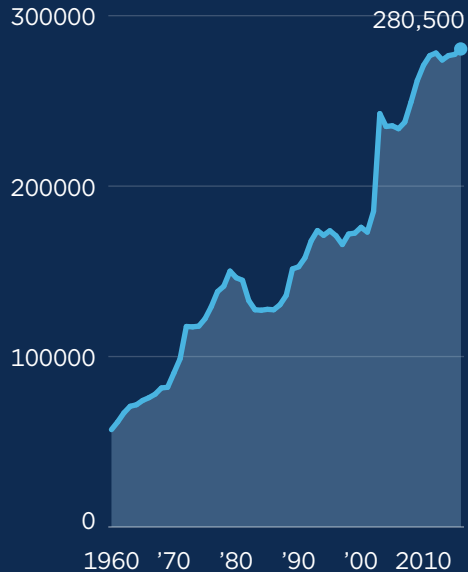

FEDERAL REGULATORY ACTIVITY

TOTAL SPENDING, IN BILLIONS OF 2009 DOLLARS

TOTAL STAFFING (FULL-TIME EQUIVALENT EMPLOYMENT)

Sources: George Washington Univ., Washington Univ.-St. Louis.

 heritage.org