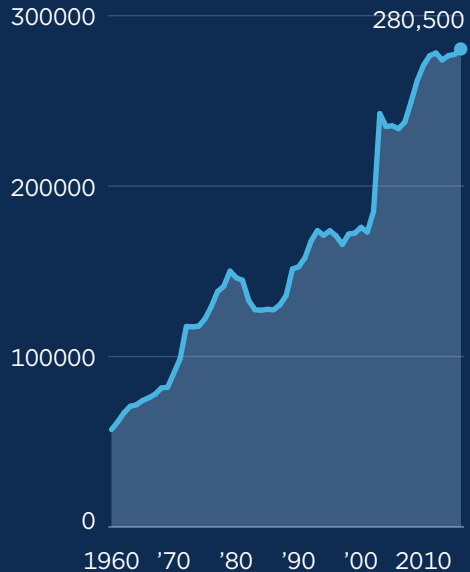

FEDERAL REGULATORY ACTIVITY

TOTAL SPENDING, IN BILLIONS OF 2009 DOLLARS

TOTAL STAFFING (FULL-TIME EQUIVALENT EMPLOYMENT)

Sources: George Washington Univ., Washington Univ.-St. Louis.

 heritage.org