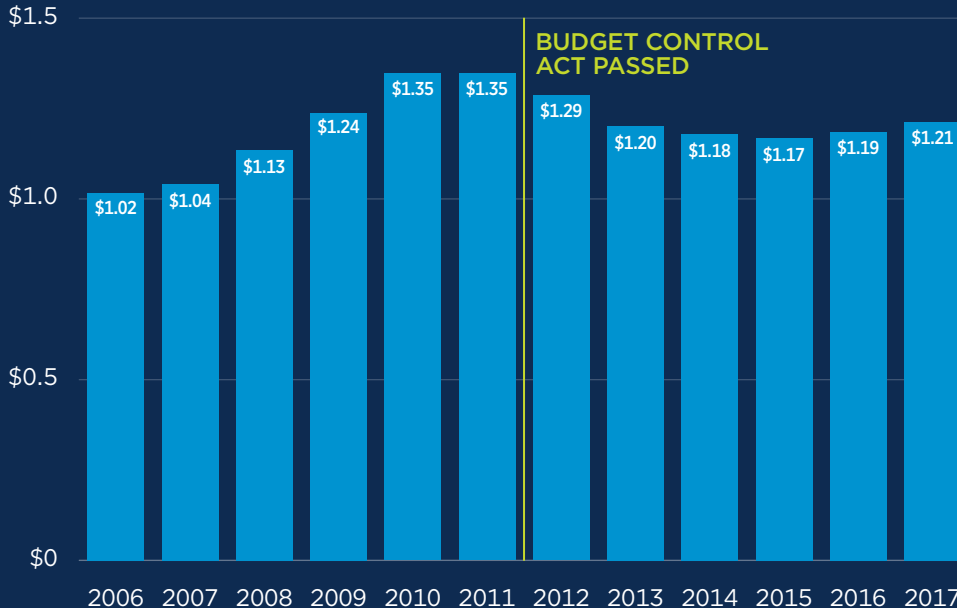

# BCA CUT DISCRETIONARY SPENDING

TOTAL DISCRETIONARY OUTLAYS, IN TRILLIONS OF DOLLARS

Source: OMB.

 heritage.org